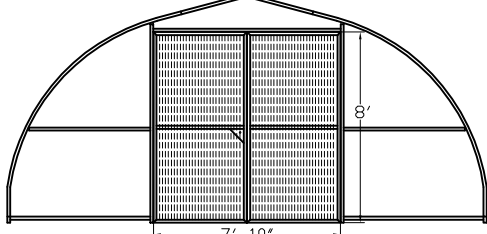

Commercial Cold Frames

16' wide Frame

18' wide Frame

20' wide Frame

Covering Options for End Walls

- FO - Framing Only
- SP - Framing with Single layer of 6mil, 4year UV, clear greenhouse poly film and fastening tracks.
- DP - Framing with Double layers of 6mil, 4year UV, clear greenhouse poly film and fastening tracks.
- PCSS - Framing with clear 8mm thick, clear, triplewall Polycarbonate Structured Sheets and aluminum tracks.