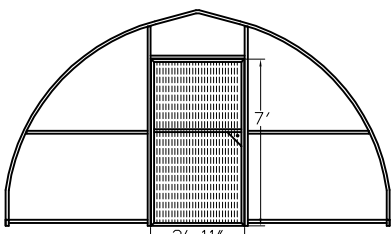

Commercial Cold Frames

16' wide Frame

18' wide Frame

20' wide Frame

Covering Options for End Walls

- FO - Framing Only
- SP - Framing with Single layer of 6mil, 4year UV, clear greenhouse poly film and fastening tracks.
- DP - Framing with Double layers of 6mil, 4year UV, clear greenhouse poly film and fastening tracks.
- PCSS - Framing with clear 8mm thick, clear, triplewall Polycarbonate Structured Sheets and aluminum tracks.