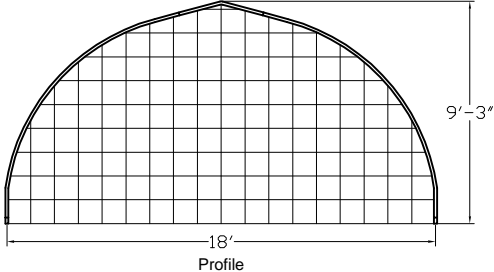

Commercial Cold Frames

16' wide Frame

18' wide Frame

20' wide Frame

Covering Options for End Walls

- FO - Framing Only
- SP - Framing with Single layer of 6mil, 4year UV, clear greenhouse poly film and fastening tracks.
- DP - Framing with Double layers of 6mil, 4year UV, clear greenhouse poly film and fastening tracks.
- PCSS - Framing with clear 8mm thick, clear, triplewall Polycarbonate Structured Sheets and aluminum tracks.