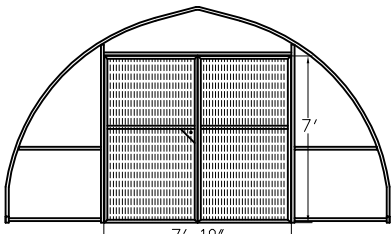

Commercial Cold Frames

16' wide Frame

18' wide Frame

20' wide Frame

Covering Options for End Walls

- FO - Framing Only
- SP - Framing with Single layer of 6mil, 4year UV, clear greenhouse poly film and fastening tracks.
- DP - Framing with Double layers of 6mil, 4year UV, clear greenhouse poly film and fastening tracks.
- PCSS - Framing with clear 8mm thick, clear, triplewall Polycarbonate Structured Sheets and aluminum tracks.