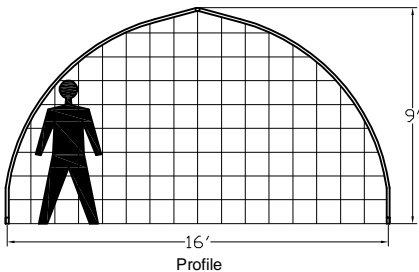

Commercial Cold Frames

16' wide Frame

18' wide Frame

20' wide Frame

Covering Options for End Walls

- FO - Framing Only
- SP - Framing with Single layer of 6mil, 4year UV, clear greenhouse poly film and fastening tracks.
- DP - Framing with Double layers of 6mil, 4year UV, clear greenhouse poly film and fastening tracks.
- PCSS - Framing with clear 8mm thick, clear, triplewall Polycarbonate Structured Sheets and aluminum tracks.