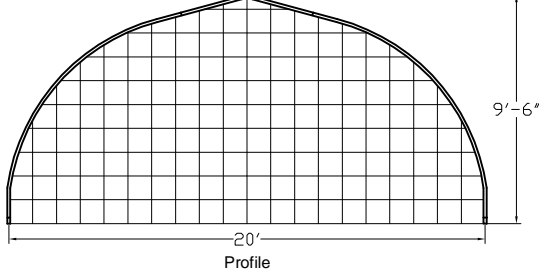

Commercial Cold Frames

16' wide Frame

18' wide Frame

20' wide Frame

Covering Options for End Walls

- FO - Framing Only
- SP - Framing with Single layer of 6mil, 4year UV, clear greenhouse poly film and fastening tracks.
- DP - Framing with Double layers of 6mil, 4year UV, clear greenhouse poly film and fastening tracks.
- PCSS - Framing with clear 8mm thick, clear, triplewall Polycarbonate Structured Sheets and aluminum tracks.