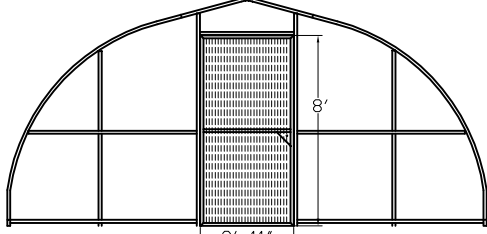

Commercial Cold Frames

16' wide Frame

18' wide Frame

20' wide Frame

Covering Options for End Walls

- FO - Framing Only
- SP - Framing with Single layer of 6mil, 4year UV, clear greenhouse poly film and fastening tracks.
- DP - Framing with Double layers of 6mil, 4year UV, clear greenhouse poly film and fastening tracks.
- PCSS - Framing with clear 8mm thick, clear, triplewall Polycarbonate Structured Sheets and aluminum tracks.