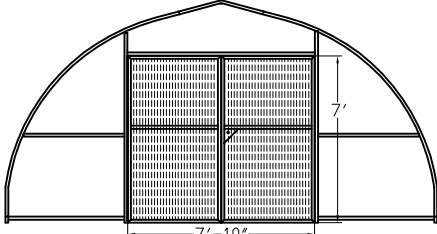

Commercial Cold Frames

16' wide Frame

18' wide Frame

20' wide Frame

Covering Options for End Walls

- FO - Framing Only
- SP - Framing with Single layer of 6mil, 4year UV, clear greenhouse poly film and fastening tracks.
- DP - Framing with Double layers of 6mil, 4year UV, clear greenhouse poly film and fastening tracks.
- PCSS - Framing with clear 8mm thick, clear, triplewall Polycarbonate Structured Sheets and aluminum tracks.