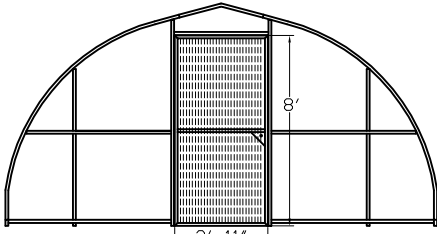

Commercial Cold Frames

16' wide Frame

18' wide Frame

20' wide Frame

Covering Options for End Walls

- FO - Framing Only
- SP - Framing with Single layer of 6mil, 4year UV, clear greenhouse poly film and fastening tracks.
- DP - Framing with Double layers of 6mil, 4year UV, clear greenhouse poly film and fastening tracks.
- PCSS - Framing with clear 8mm thick, clear, triplewall Polycarbonate Structured Sheets and aluminum tracks.