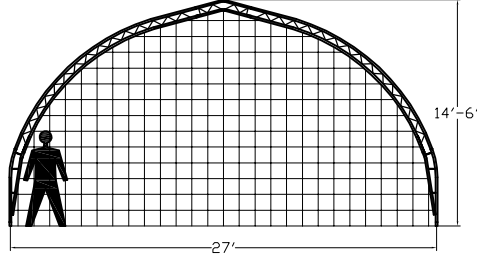

Freestanding Greenhouses 24', 27' & 30' wide

24' wide Frame

Profile

27' wide Frame

Profile

30' wide Frame

Profile

SDE - Single Door End

SDE - Single Door End

SDE - Single Door End

DDE - Double Door End

DDE - Double Door End

DDE - Double Door End

Plain End

Plain End

Plain End