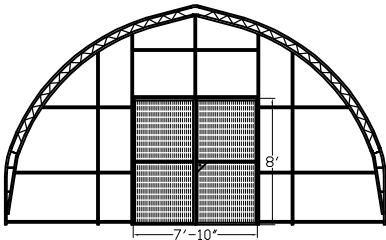

Freestanding Greenhouses 24', 27' & 30' wide

24' wide Frame

Profile

27' wide Frame

Profile

30' wide Frame

Profile

SDE - Single Door End

SDE - Single Door End

SDE - Single Door End

DDE - Double Door End

DDE - Double Door End

DDE - Double Door End

Plain End

Plain End

Plain End

Covering Options for End Walls

FO - Framing Only

SP - Framing with Single layer of 6mil, 4year UV, clear greenhouse poly film and fastening tracks.

DP - Framing with Double layers of 6mil, 4year UV, clear greenhouse poly film and fastening tracks.