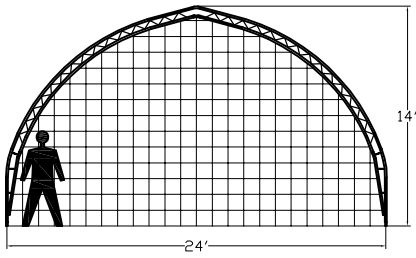

Freestanding Greenhouses 24', 27' & 30' wide

24' wide Frame

Profile

27' wide Frame

Profile

30' wide Frame

Profile

SDE - Single Door End

SDE - Single Door End

SDE - Single Door End

DDE - Double Door End

DDE - Double Door End

DDE - Double Door End

Plain End

Plain End

Plain End