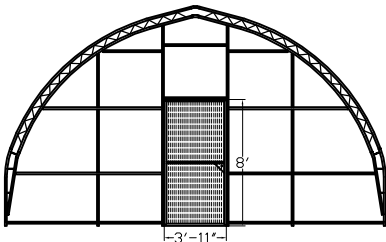

Freestanding Greenhouses 24', 27' & 30' wide

24' wide Frame

Profile

27' wide Frame

Profile

30' wide Frame

Profile

SDE - Single Door End

SDE - Single Door End

SDE - Single Door End

DDE - Double Door End

DDE - Double Door End

DDE - Double Door End

Plain End

Plain End

Plain End

Covering Options for End Walls

FO - Framing Only

SP - Framing with Single layer of 6mil, 4year UV, clear greenhouse poly film and fastening tracks.

DP - Framing with Double layers of 6mil, 4year UV, clear greenhouse poly film and fastening tracks.