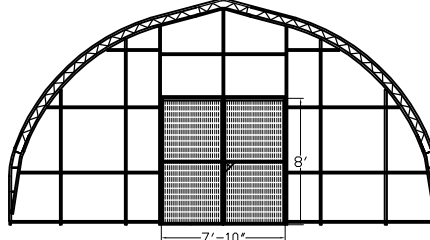

Freestanding Greenhouses 24', 27' & 30' wide

24' wide Frame

Profile

27' wide Frame

Profile

30' wide Frame

Profile

SDE - Single Door End

SDE - Single Door End

SDE - Single Door End

DDE - Double Door End

DDE - Double Door End

DDE - Double Door End

Plain End

Plain End

Plain End

Covering Options for End Walls

FO - Framing Only

SP - Framing with Single layer of 6mil, 4year UV, clear greenhouse poly film and fastening tracks.

DP - Framing with Double layers of 6mil, 4year UV, clear greenhouse poly film and fastening tracks.