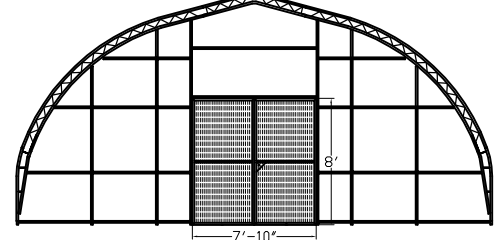

Freestanding Greenhouses 24', 27' & 30' wide

24' wide Frame

Profile

27' wide Frame

Profile

30' wide Frame

Profile

SDE - Single Door End

SDE - Single Door End

SDE - Single Door End

DDE - Double Door End

DDE - Double Door End

DDE - Double Door End

Plain End

Plain End

Plain End

Covering Options for End Walls

FO - Framing Only

SP - Framing with Single layer of 6mil, 4year UV, clear greenhouse poly film and fastening tracks.

DP - Framing with Double layers of 6mil, 4year UV, clear greenhouse poly film and fastening tracks.