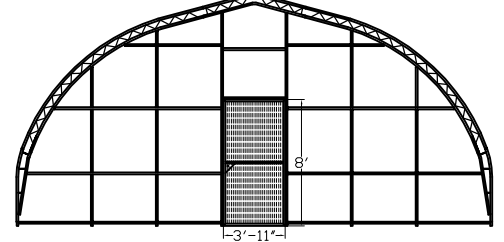

Freestanding Greenhouses 24', 27' & 30' wide

24' wide Frame

Profile

27' wide Frame

Profile

30' wide Frame

Profile

SDE - Single Door End

SDE - Single Door End

SDE - Single Door End

DDE - Double Door End

DDE - Double Door End

DDE - Double Door End

Plain End

Plain End

Plain End

Covering Options for End Walls

FO - Framing Only

SP - Framing with Single layer of 6mil, 4year UV, clear greenhouse poly film and fastening tracks.

DP - Framing with Double layers of 6mil, 4year UV, clear greenhouse poly film and fastening tracks.