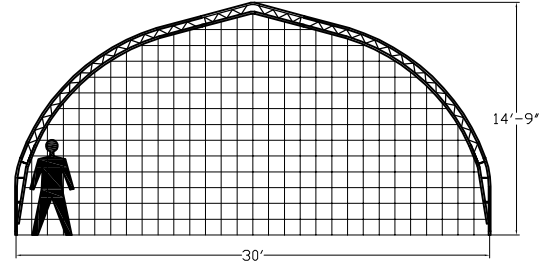

Freestanding Greenhouses 24', 27' & 30' wide

24' wide Frame

Profile

27' wide Frame

Profile

30' wide Frame

Profile

SDE - Single Door End

SDE - Single Door End

SDE - Single Door End

DDE - Double Door End

DDE - Double Door End

DDE - Double Door End

Plain End

Plain End

Plain End

Covering Options for End Walls

FO - Framing Only

SP - Framing with Single layer of 6mil, 4year UV, clear greenhouse poly film and fastening tracks.

DP - Framing with Double layers of 6mil, 4year UV, clear greenhouse poly film and fastening tracks.