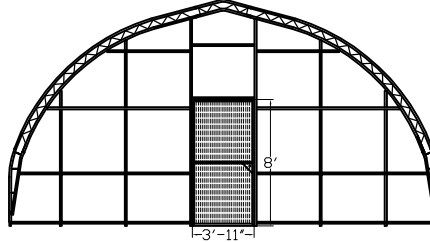

Freestanding Greenhouses 24', 27' & 30' wide

24' wide Frame

Profile

27' wide Frame

Profile

30' wide Frame

Profile

SDE - Single Door End

SDE - Single Door End

SDE - Single Door End

DDE - Double Door End

DDE - Double Door End

DDE - Double Door End

Plain End

Plain End

Plain End

Covering Options for End Walls

FO - Framing Only

SP - Framing with Single layer of 6mil, 4year UV, clear greenhouse poly film and fastening tracks.

DP - Framing with Double layers of 6mil, 4year UV, clear greenhouse poly film and fastening tracks.